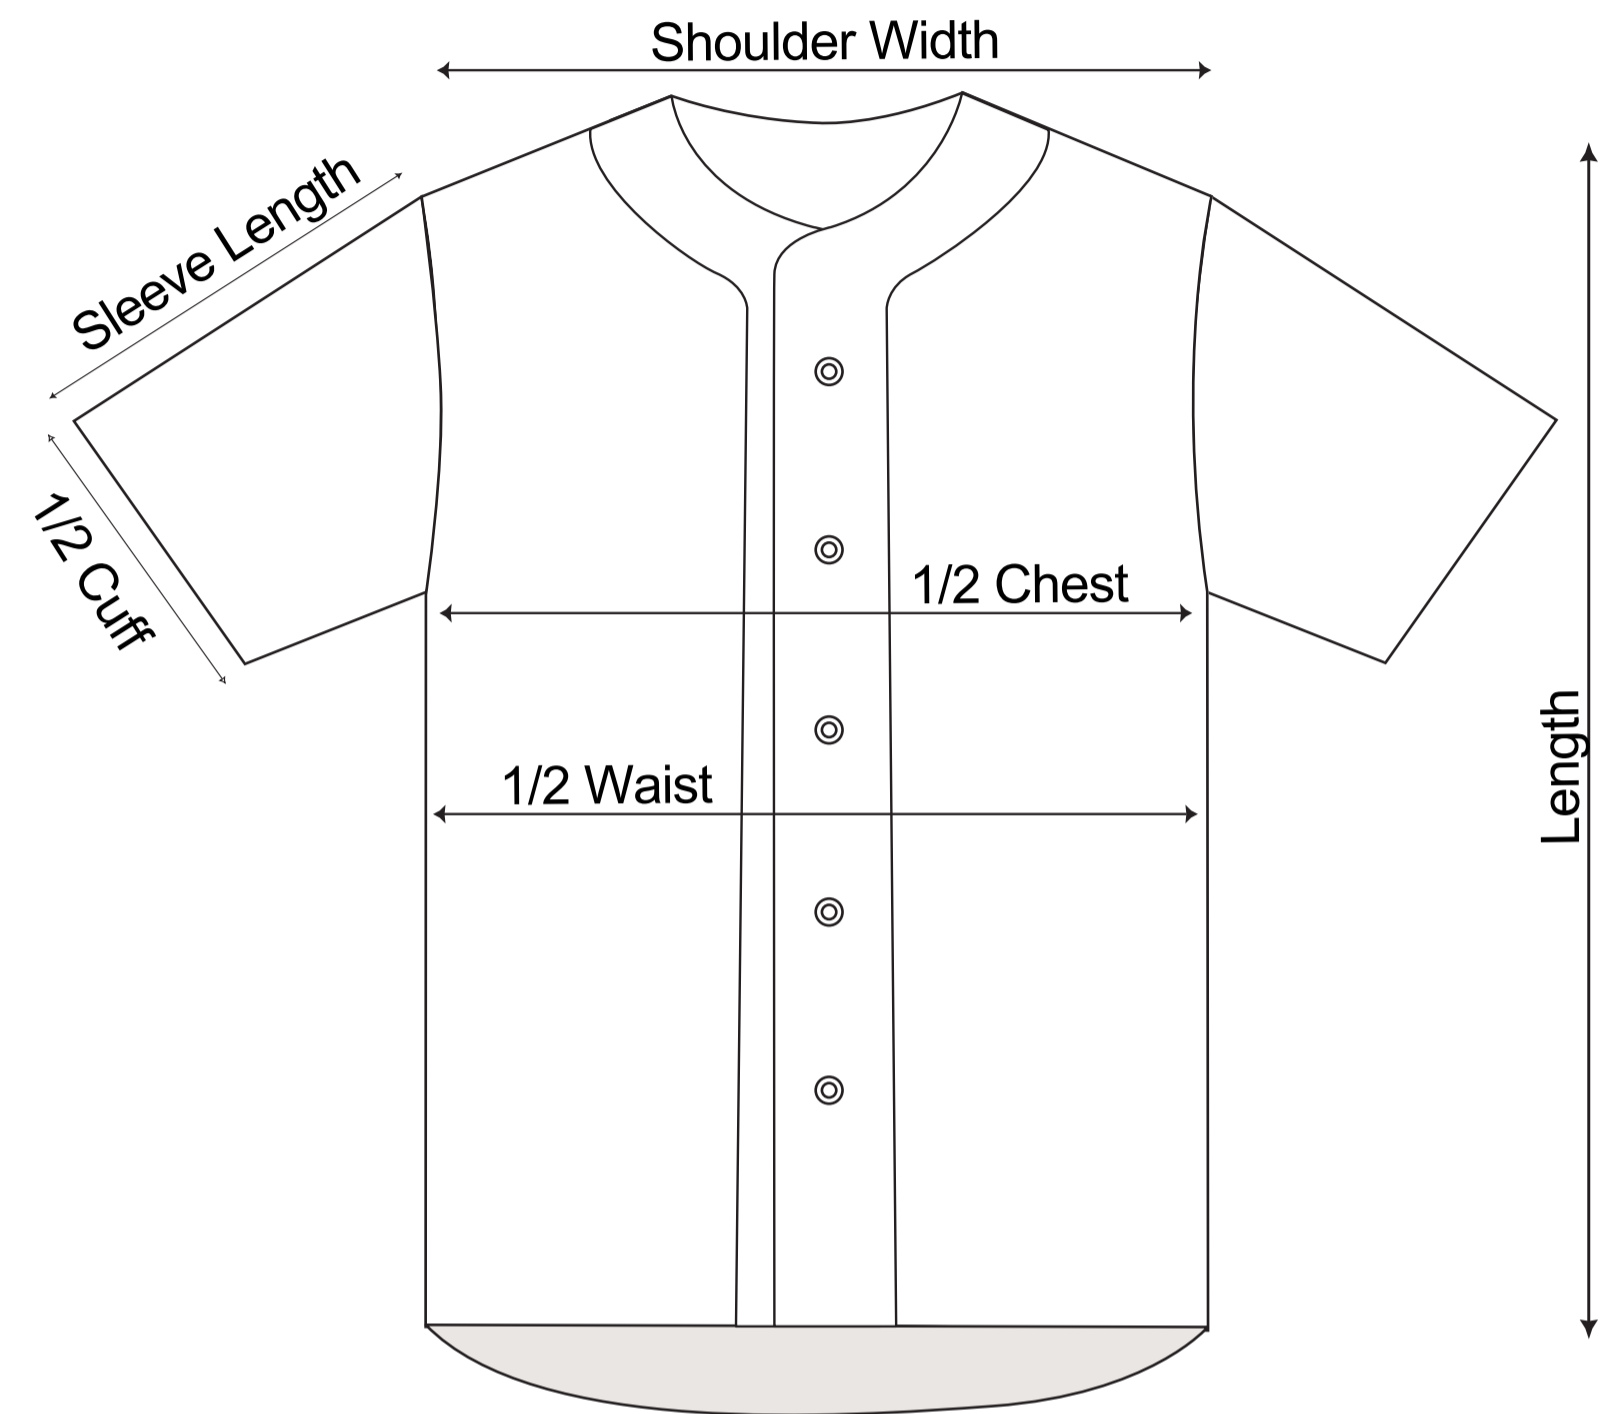

# SIZE CHART

MEN'S AND KIDS' FULL SUBLIMATION FULL-BUTTON FRONT BASEBALL JERSEY

BSB-001

STANDARD SET - IN SLEEVE STYLE

INCHES	XS	S	M	L	XL	2XL	3XL	4XL
Length	25.50	26.50	27.50	28.50	29.50	30.50	31.50	32.50
1/2 Chest	18.00	19.00	20.00	21.00	22.00	23.00	24.00	25.00
Shoulder Width	13.00	13.75	14.50	15.50	16.00	16.75	17.50	18.25
Sleeve Length	9.75	10.50	11.00	11.75	12.25	12.75	13.50	14.00
1/2 Cuff	6.50	7.00	7.25	7.75	8.00	7.50	8.75	9.25
1/2 Waist	15.75	16.75	17.75	18.75	19.75	20.75	21.75	22.75