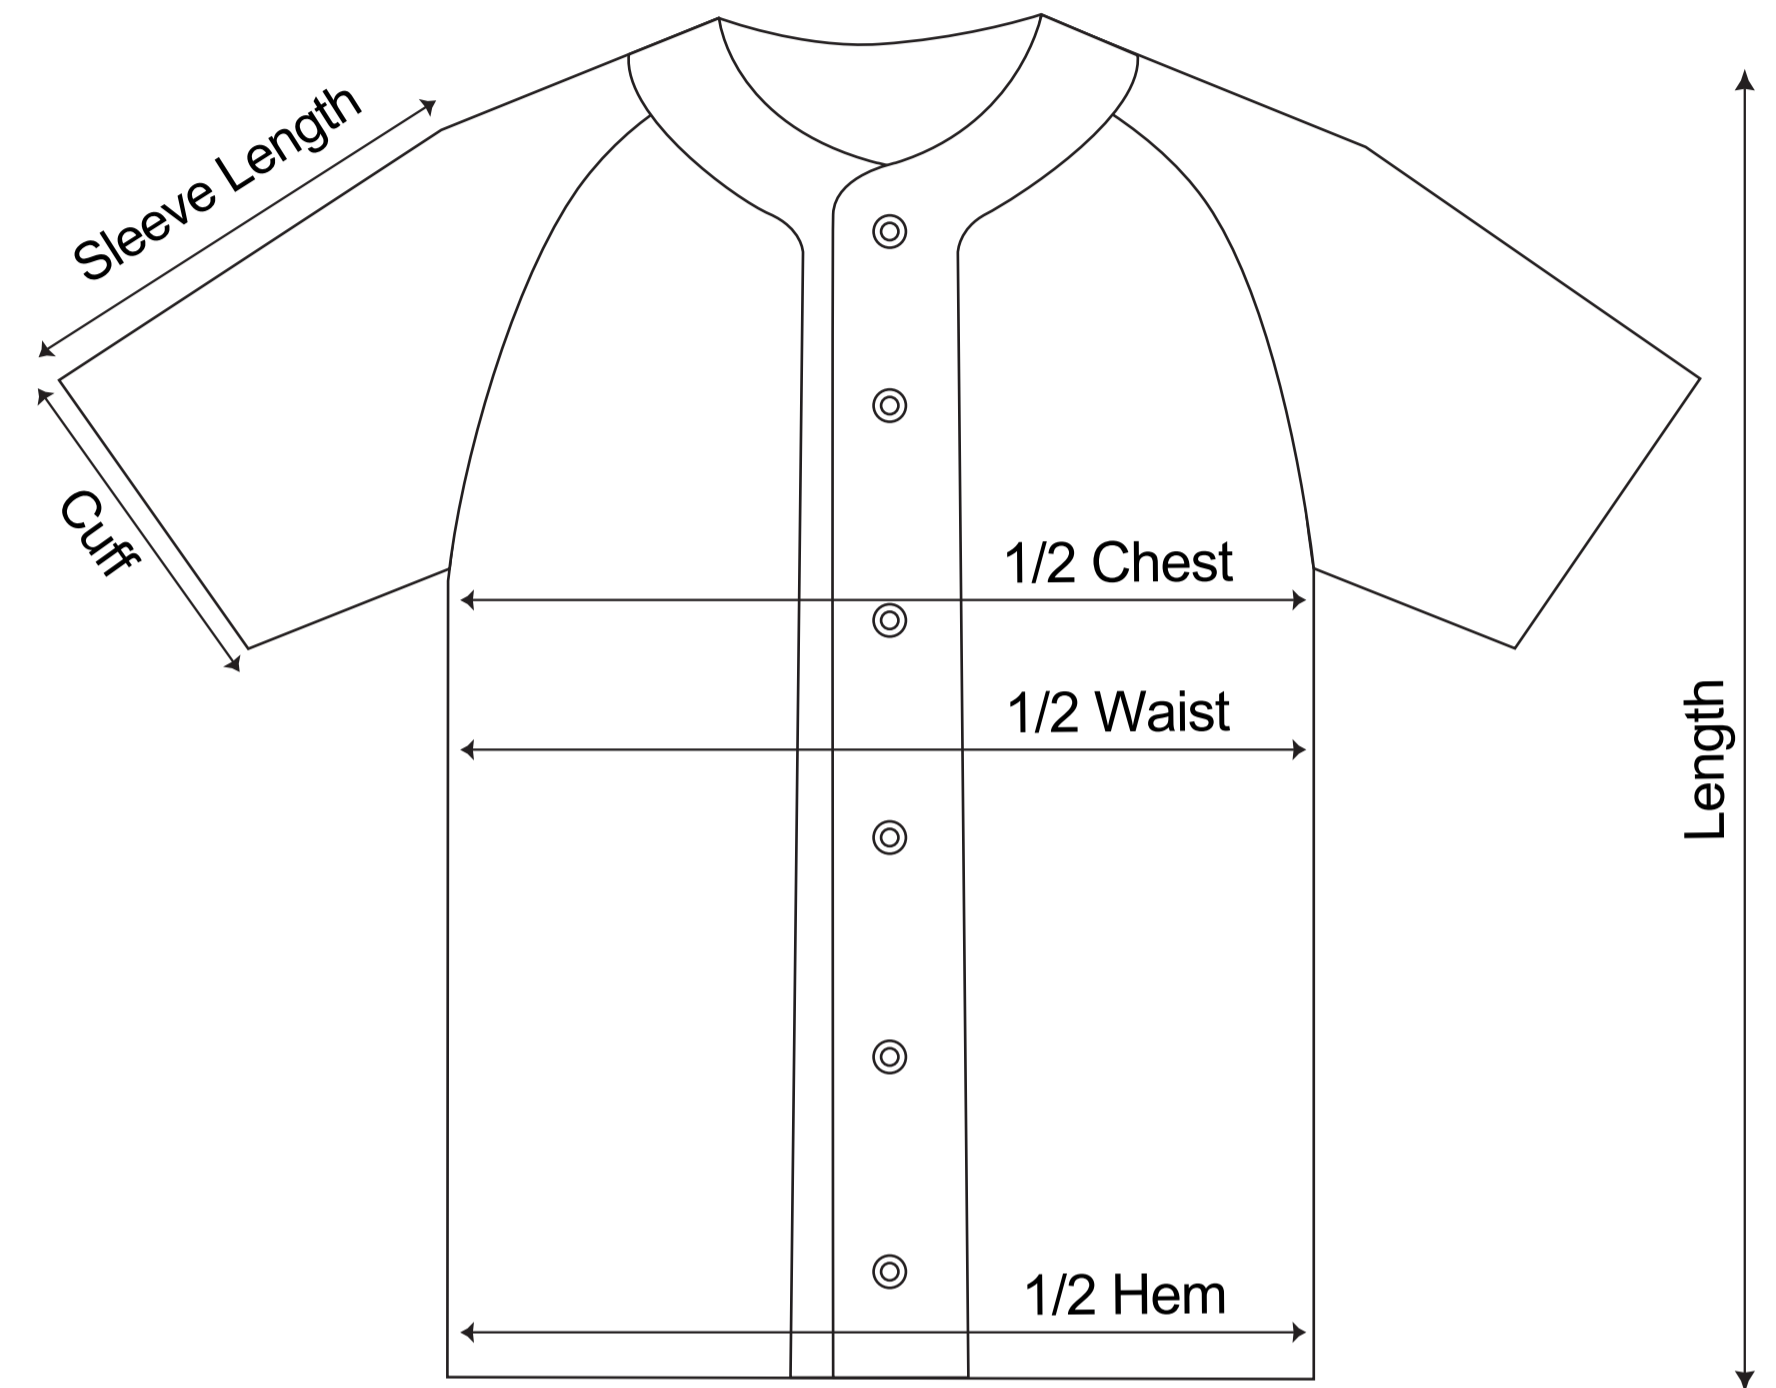

SIZE CHART

MEN'S AND KIDS' FULL SUBLIMATION FULL-BUTTON FRONT BASEBALL JERSEY

BSB-001

RAGLAN SLEEVE STYLE

INCHES	XS	S	M	L	XL	2XL	3XL	4XL	5XL
Length	27	28	29	30	31	32	33	34	35
1/2 Chest	21	22	23	24	25	26	27	28	29
1/2 waist	20.25	21.25	22.25	23.25	24.25	25.25	26.25	27.25	28.25
Sleeve Length	13.25	13.75	14	14.5	14.75	15.25	15.5	16	16.25
Cuff	6.5	7	7.25	7.75	8	8.5	8.75	9.25	9.5
1/2 Hem	21	22	23	24	25	26	27	28	29